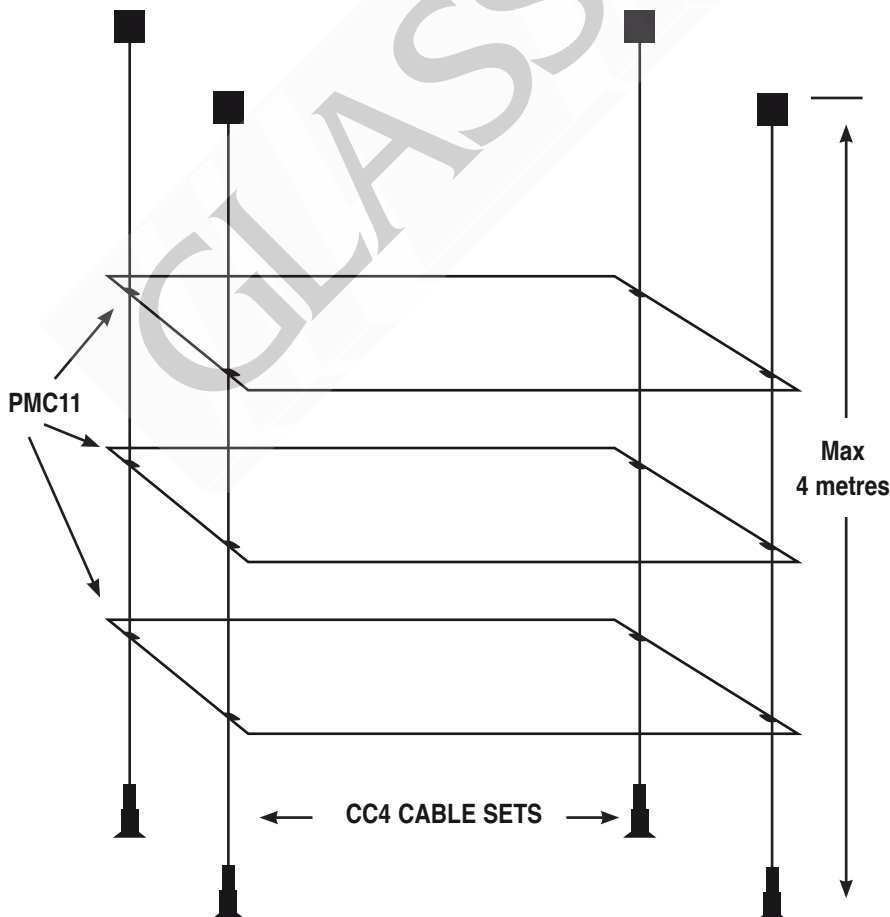

SHELVING

GLASS OPTIONS

4mm - 8mm	Clear
10mm	Clear
	Diamant
	Bronze
	Grey
	Green

Paint Cladded
Screen Printed
Sand Blasted
Film Applied

For other glass thicknesses and obscure glasses contact your glass supplier.