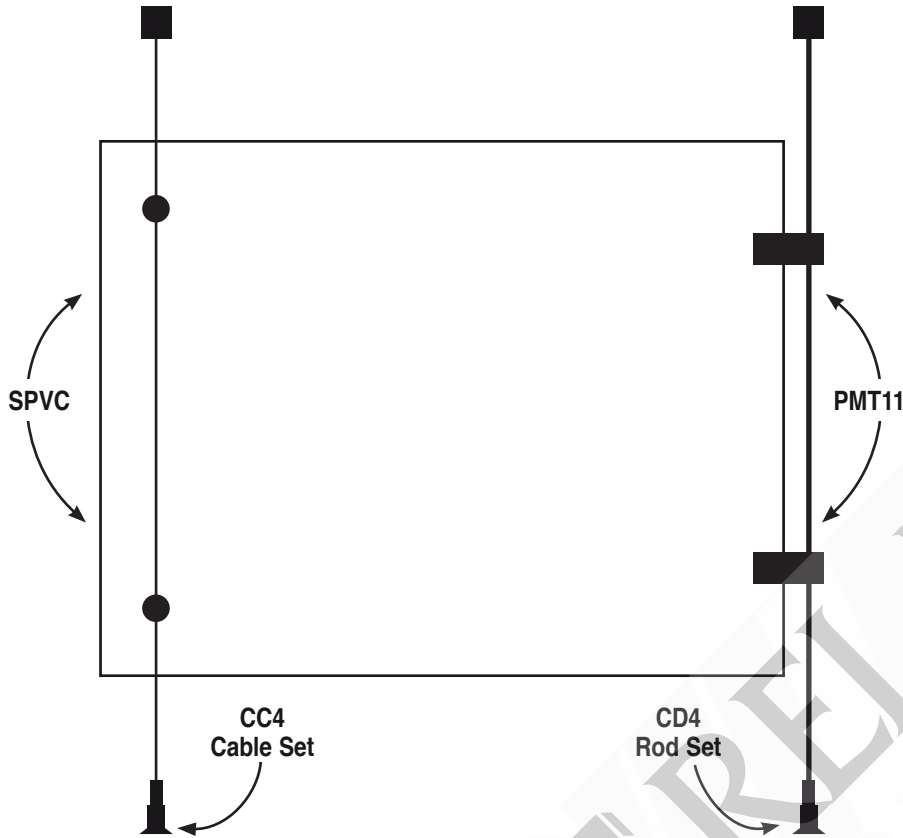

THE BEAUTY OF GLASS

TAILOR MADE • GR-TOUGH SAFETY GLASS • SHELVING SOLUTIONS

OPTIONS

VERTICAL SIGNAGE

RECOMMENDED SPECIFICATIONS

Cables

CC4 cable sets supplied in 4m lengths. Can be cut and adjusted to shorter lengths. Cables are 1.5mm^Ø and can support a recommended load up to 100kgs.

Rods

CD4 rod sets supplied in 4m kits of 2 x 1.5m rods and 1 x 1m rod. Rods are constructed of 6mm^Ø stainless steel and can support a recommended load up to 200kgs.

HARDWARE

Supplied in a Satin Chrome Plated finish, unless otherwise specified.

For other glass thicknesses and obscure glasses contact your glass supplier.

Product	Description	Type No.	Product	Description	Type No.
 <p>Ceiling Floor</p>	4 meters and fixings	Cable CC-4 Rod CD-4		Wall anchor for drilled panels 4-8mm	F MSPV
	Vertical support	Cable F1 Rod F2		Wall anchor for vertical panels 4-10mm	FMP112
	Horizontal 4 - 6mm Shelf support	Cable PMC5 Rod PMT5		Wall anchor for horizontal shelves 4-10mm	FMP111
	Horizontal 6 - 10mm Shelf support	Cable PMC11 Rod PMT11		Vertical support with cap 4-8mm	Cable SPVC Rod SPVT
	Horizontal Shelf support unlimited	Cable STMC Rod STMT		Vertical double support 4-8mm	Cable SPVDC Rod SPVDT
	Vertical Shelf support 4 - 10mm	Cable PMC12 Rod PMT12		Lily Spotlight max 650mm centres	Lily Cable 20 watt Cable 50 watt Rod 20 watt Rod 50 watt
	Horizontal double 4 - 6mm shelf support	Cable PMDC5 Rod PMDT5		Delta Spotlight max 470mm centres	Delta Cables 35 watt
	Horizontal double 6 - 10mm shelf support	Cable PMDC11 Rod PMDT11		Allegro Spotlight max 644mm centres	Allegro Cable 50 watt Rod 50 watt
	Horizontal Shelf support double unlimited	Cable STMDC Rod STMDT		Transformer 65va 1 x light of 50watt or 3 x lights of 20watt	Trans 65v
	Double 4 - 10mm shelf support	Cable PMDC12 Rod PMDT12		Transformer 105va (4 lights of 20 watt) 200va (3 lights of 50 watt)	Trans105v Trans 200v