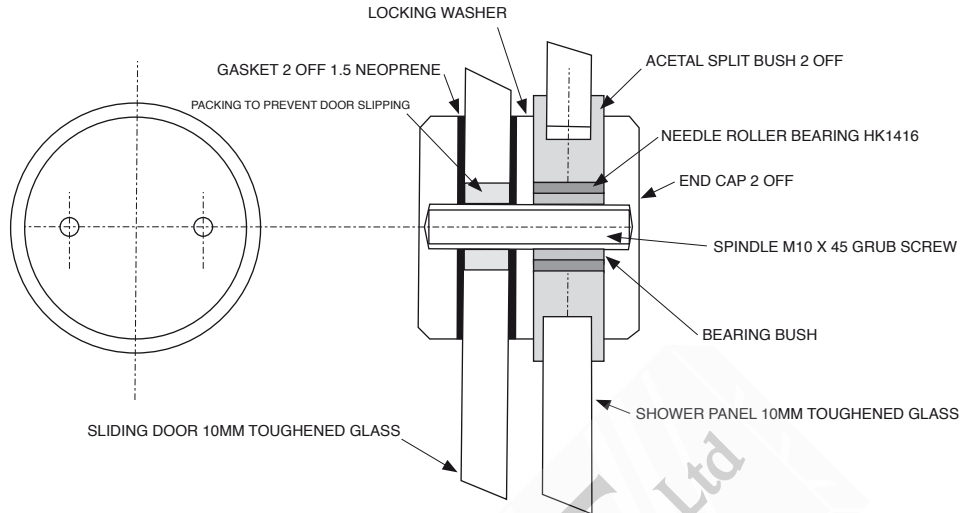

THE BEAUTY OF GLASS

TAILOR MADE • GR-TOUGH SAFETY GLASS • SLIDING SHOWER DOORS

OPTIONS

SLIDING SHOWER DOOR

DOUBLE SLIDING DOOR

SINGLE SLIDING DOOR

GR30 Shower Door Wheel

RECOMMENDED MAX. DIMENSIONS

Max sidelight width - 1600mm
 Max door width - 750mm
 Max sidelight height - 2400mm

Side Panel Detail

HARDWARE

Available finishes are:
 Polished/Satin
 Stainless Steel
 Powdercoated Any Colour

GLASS OPTIONS