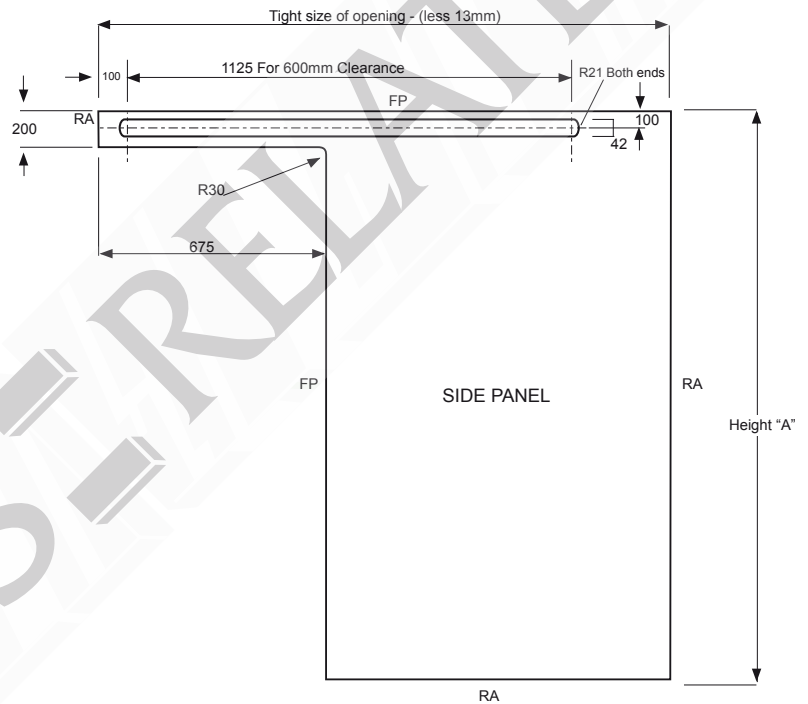

THE BEAUTY OF GLASS

TAILOR MADE • GR-TOUGH SAFETY GLASS • SLIDING SHOWER DOORS

OPTIONS

SLIDING SHOWER DOOR

DOUBLE SLIDING DOOR

SINGLE SLIDING DOOR

GR30 Shower Door Wheel

RECOMMENDED MAX. DIMENSIONS

Max sidelight width - 1600mm
 Max door width - 750mm
 Max sidelight height - 2400mm

Side Panel Detail

HARDWARE

Available finishes are:
 Polished/Satin
 Stainless Steel
 Powdercoated Any Colour

GLASS OPTIONS