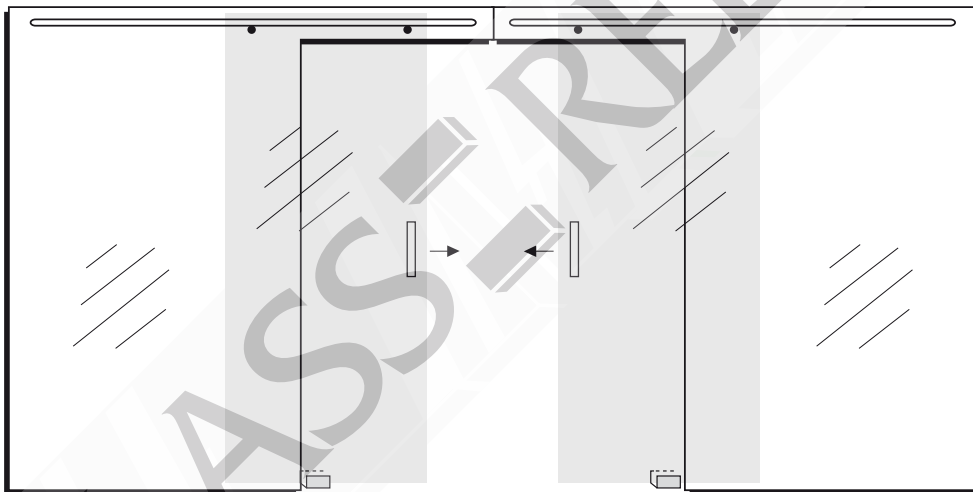

THE BEAUTY OF GLASS

TAILOR MADE • GR-TOUGH SAFETY GLASS • SLIDING SHOWER DOORS

OPTIONS

SLIDING SHOWER DOOR

DOUBLE SLIDING DOOR

SINGLE SLIDING DOOR

GR30 Shower Door Wheel

RECOMMENDED MAX. DIMENSIONS

Max sidelight width - 1600mm
 Max door width - 750mm
 Max sidelight height - 2400mm

Side Panel Detail

HARDWARE

Available finishes are:
 Polished/Satin
 Stainless Steel
 Powdercoated Any Colour

GLASS OPTIONS