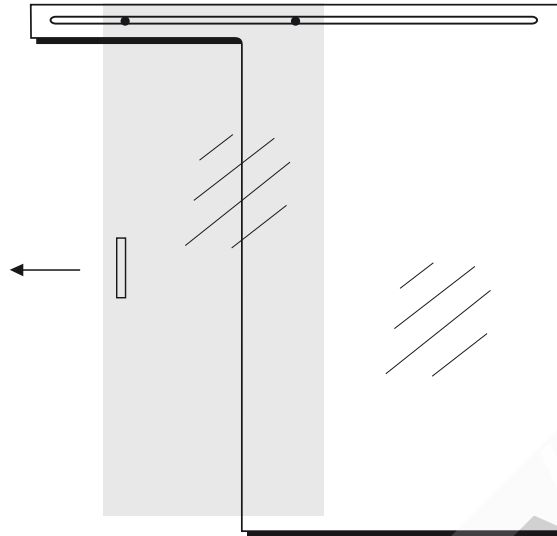

THE BEAUTY OF GLASS

TAILOR MADE • GR-TOUGH SAFETY GLASS • SLIDING SHOWER DOORS

OPTIONS

SLIDING SHOWER DOOR

DOUBLE SLIDING DOOR

SINGLE SLIDING DOOR

GR30 Shower Door Wheel

RECOMMENDED MAX. DIMENSIONS

Max sidelight width - 1600mm
 Max door width - 750mm
 Max sidelight height - 2400mm

Side Panel Detail

HARDWARE

Available finishes are:
 Polished/Satin
 Stainless Steel
 Powdercoated Any Colour

GLASS OPTIONS