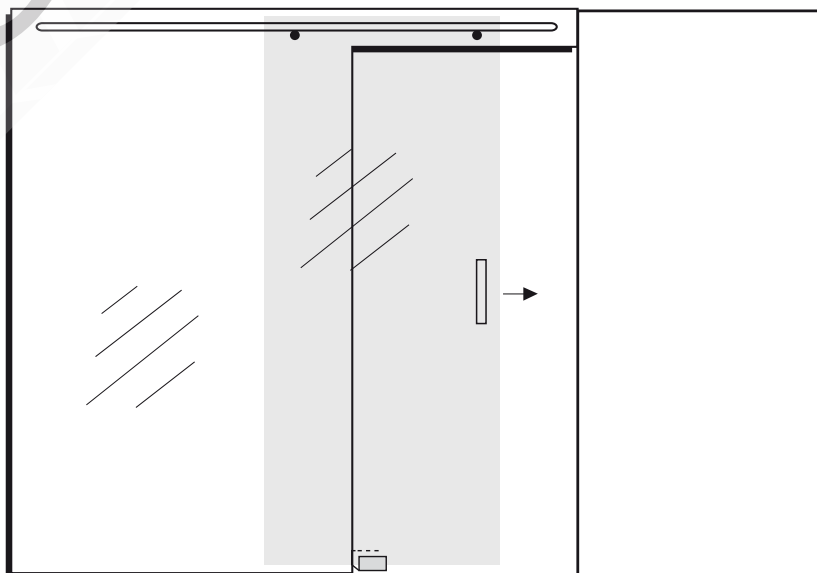

THE BEAUTY OF GLASS

TAILOR MADE • GR-TOUGH SAFETY GLASS • SLIDING SHOWER DOORS

OPTIONS

SLIDING SHOWER DOOR

DOUBLE SLIDING DOOR

SINGLE SLIDING DOOR

GR30 Shower Door Wheel

RECOMMENDED MAX. DIMENSIONS

Max sidelight width - 1600mm
 Max door width - 750mm
 Max sidelight height - 2400mm

Side Panel Detail

HARDWARE

Available finishes are:
 Polished/Satin
 Stainless Steel
 Powdercoated Any Colour

GLASS OPTIONS