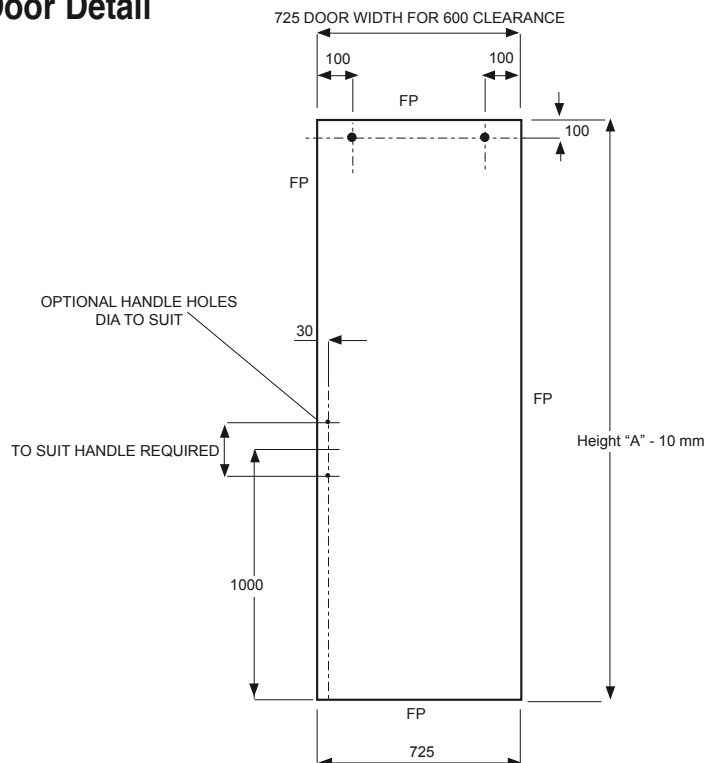

Door Detail