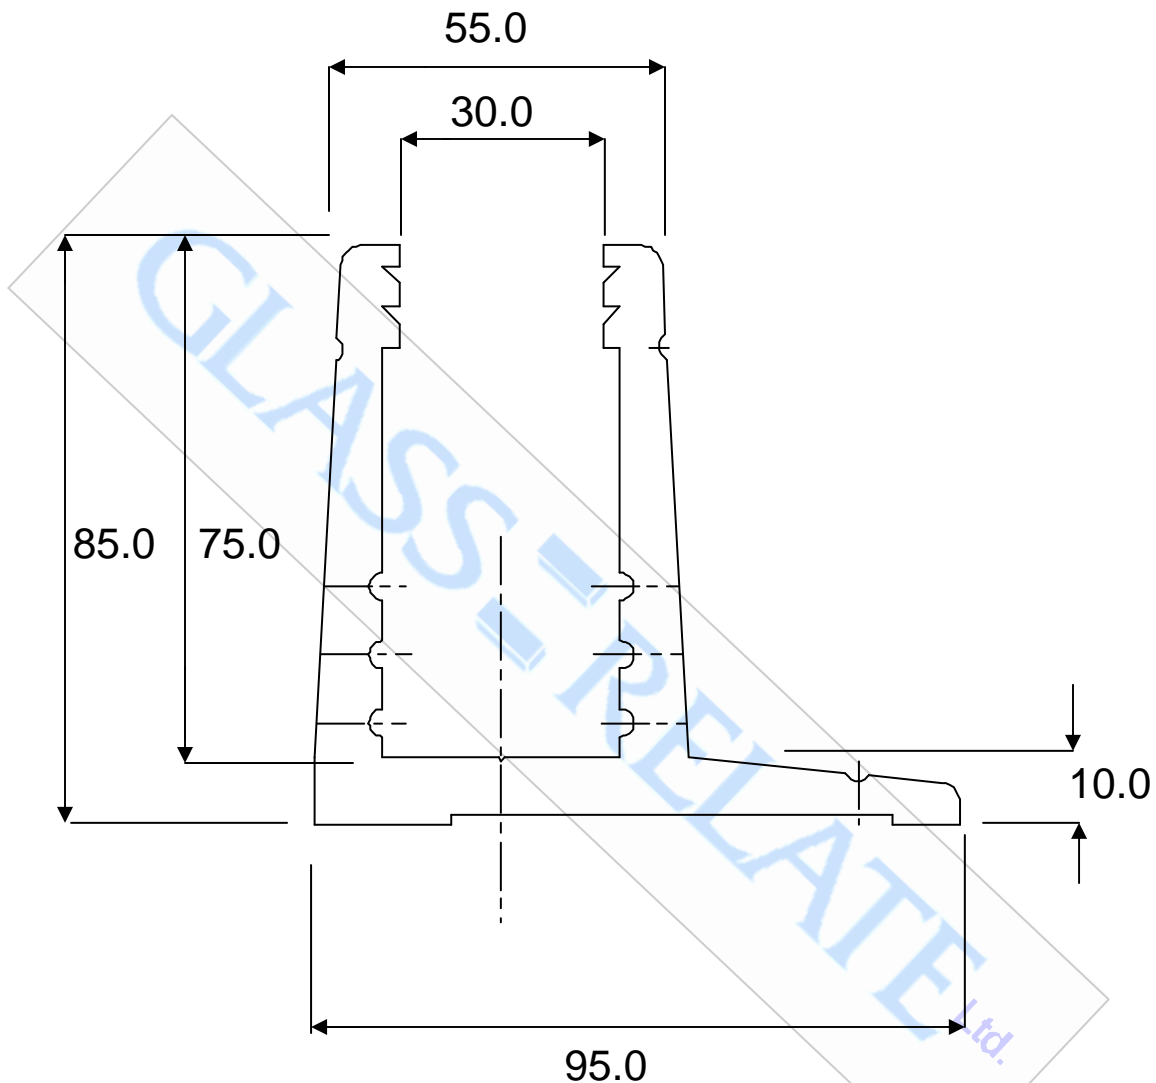

Technical Information Sheet
Copyright 2009

GR3389H BALUSTRADE CHANNEL

MATERIAL 6060 T5 ALUMINIUM