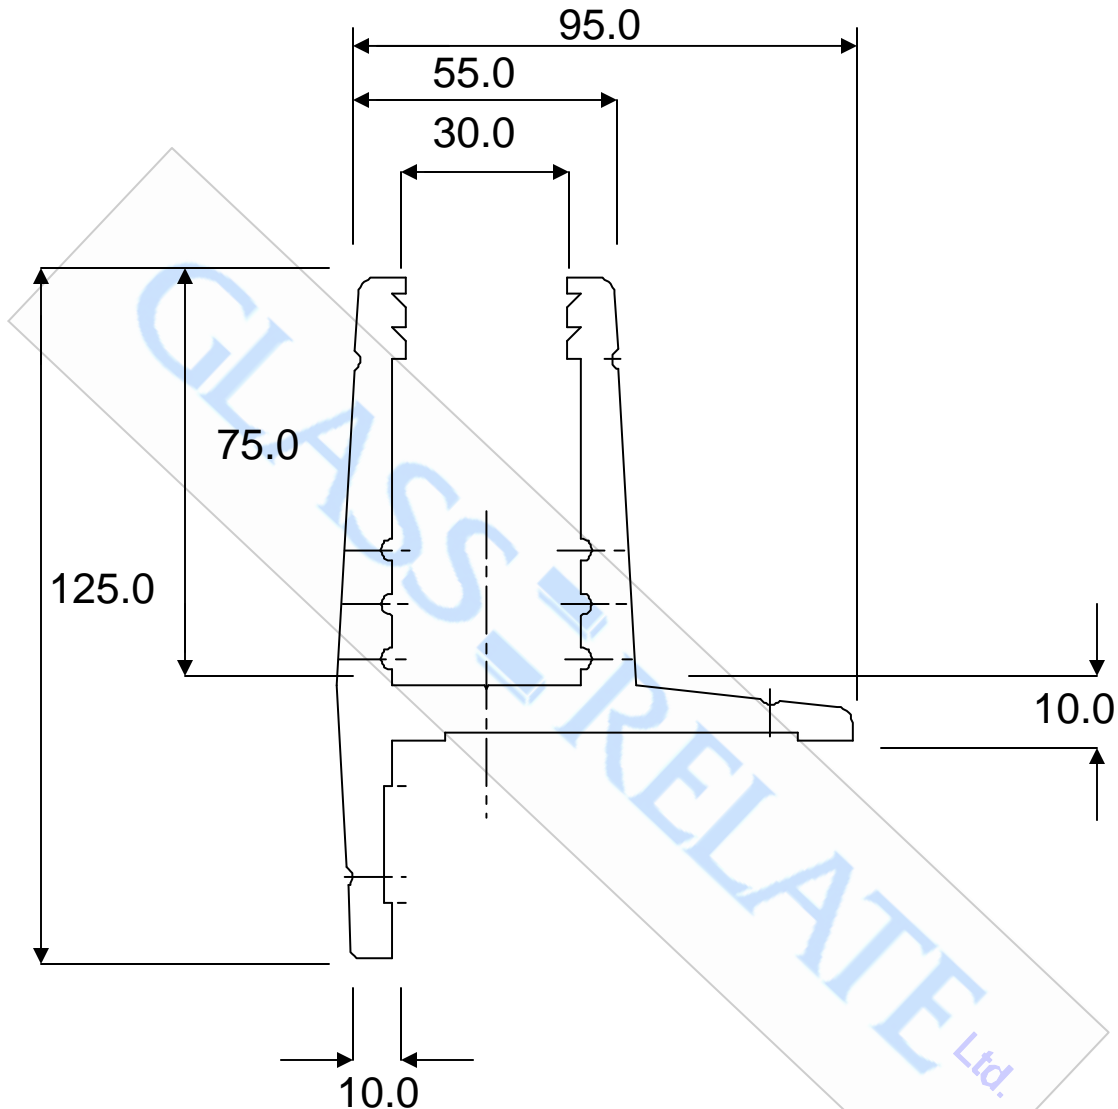

Technical Information Sheet
Copyright 2009

GR3389 BALUSTRADE CHANNEL

MATERIAL 6060 T5 ALUMINIUM