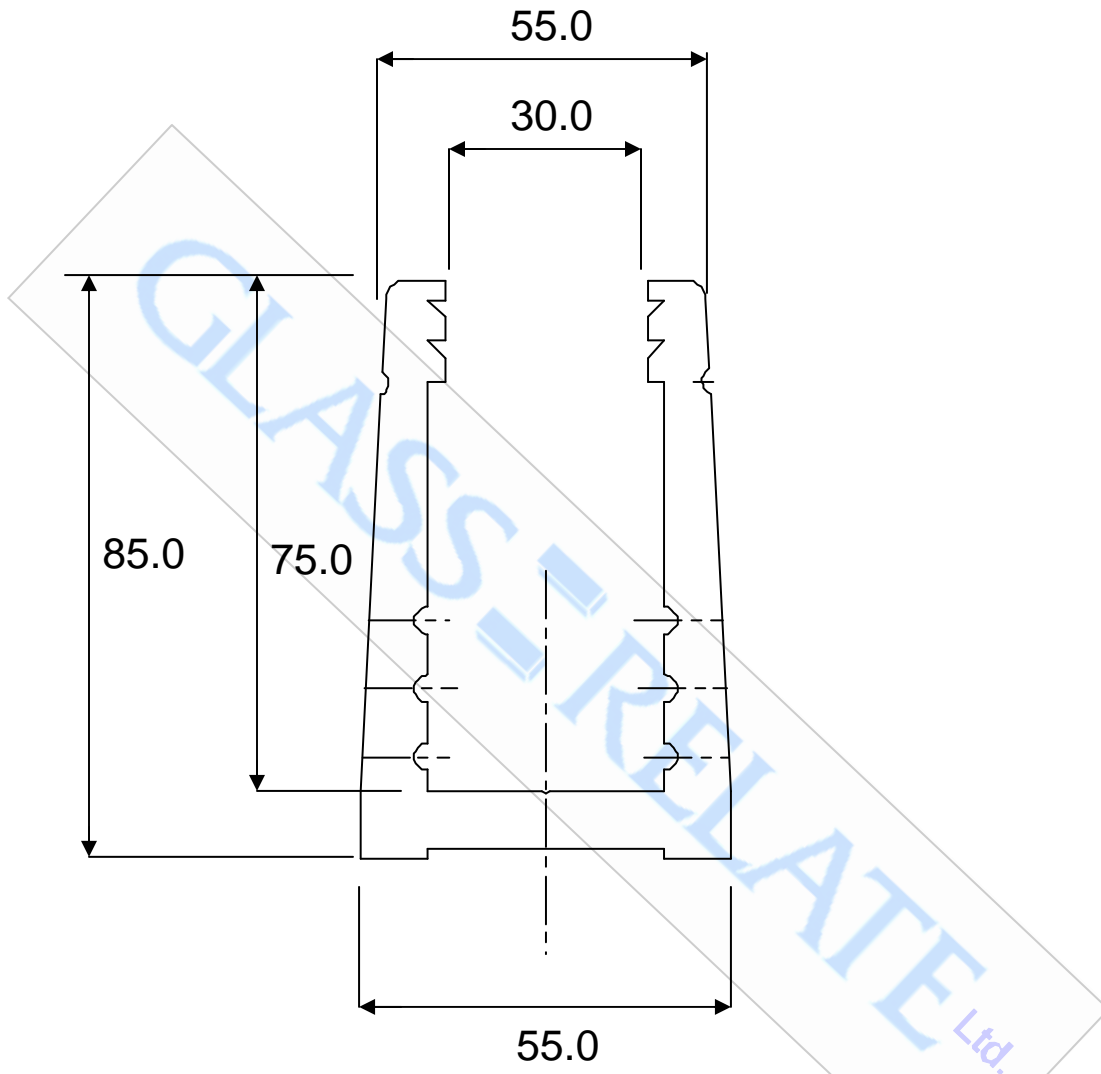

## GR4049 BALUSTRADE CHANNEL

MATERIAL 6060 T5 ALUMINIUM