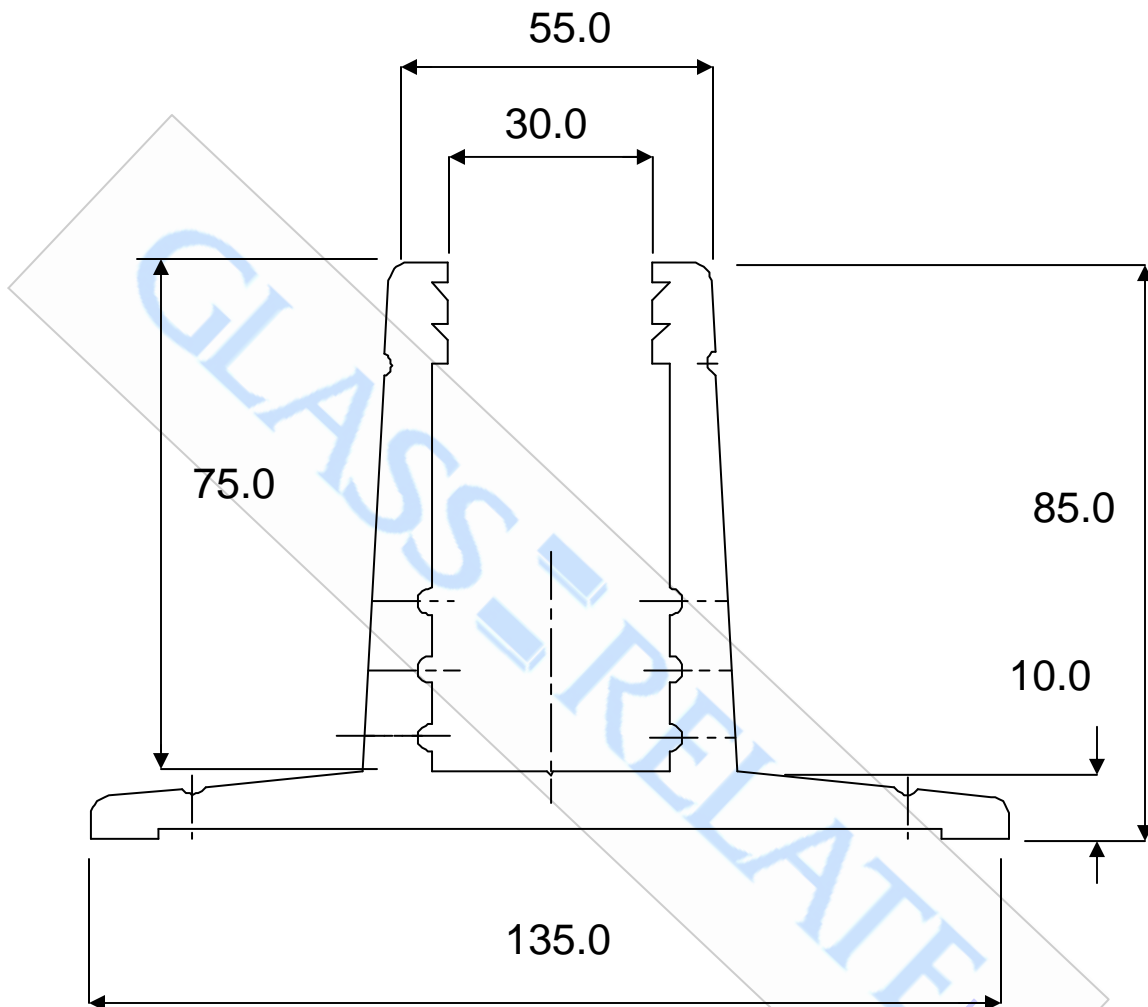

Technical Information Sheet
Copyright 2009

GR4669 BALUSTRADE CHANNEL

MATERIAL 6060 T5 ALUMINIUM