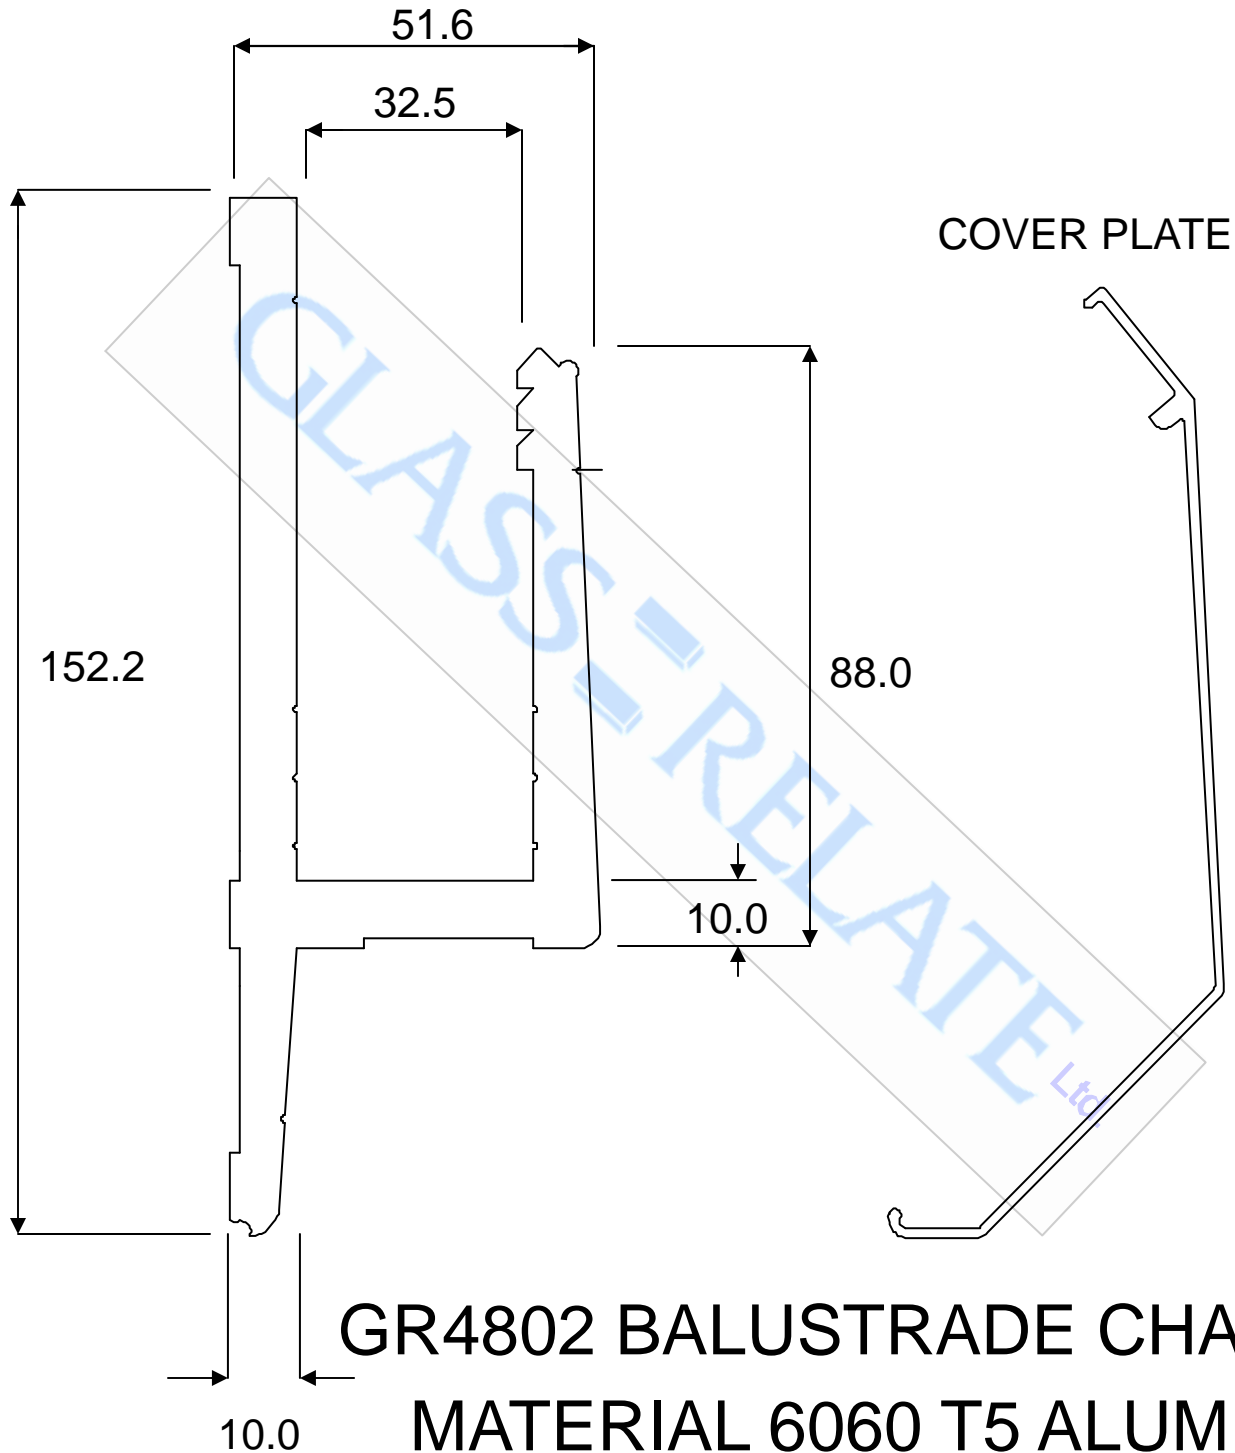

Technical Information Sheet
Copyright 2009

GR4802 BALUSTRADE CHANNEL MATERIAL 6060 T5 ALUMINIUM