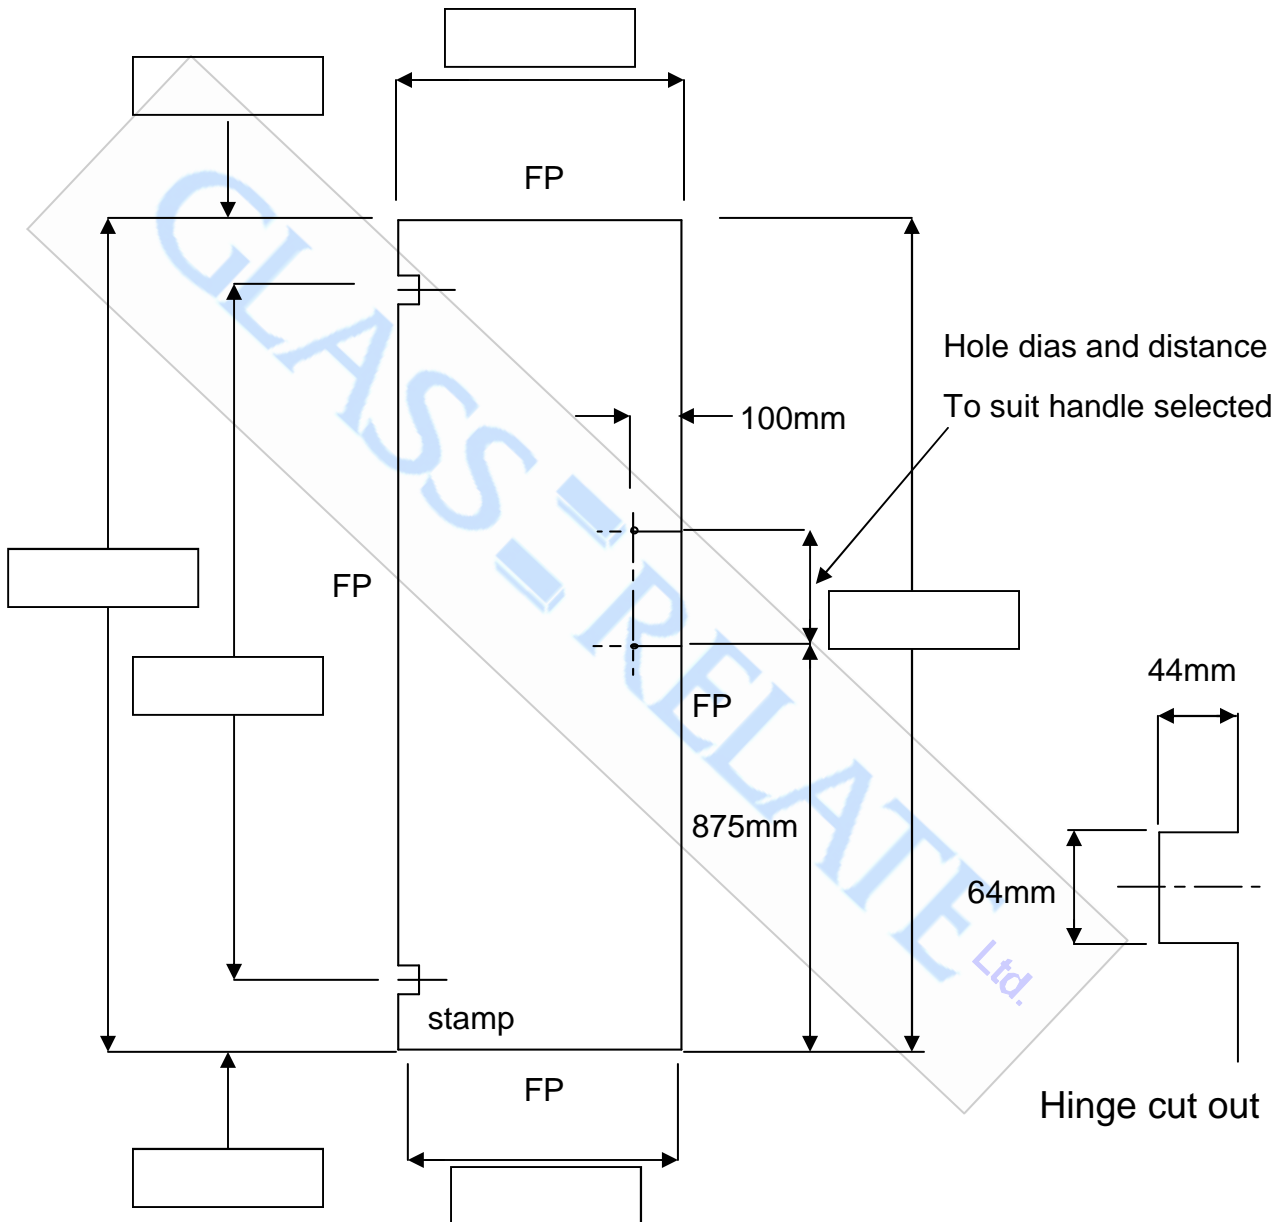

## SHOWER DOOR LEFT OR RIGHT HAND

CLEAR TOUGHENED GLASS	mm Thick
PROJECT:	
ORDER NO.	