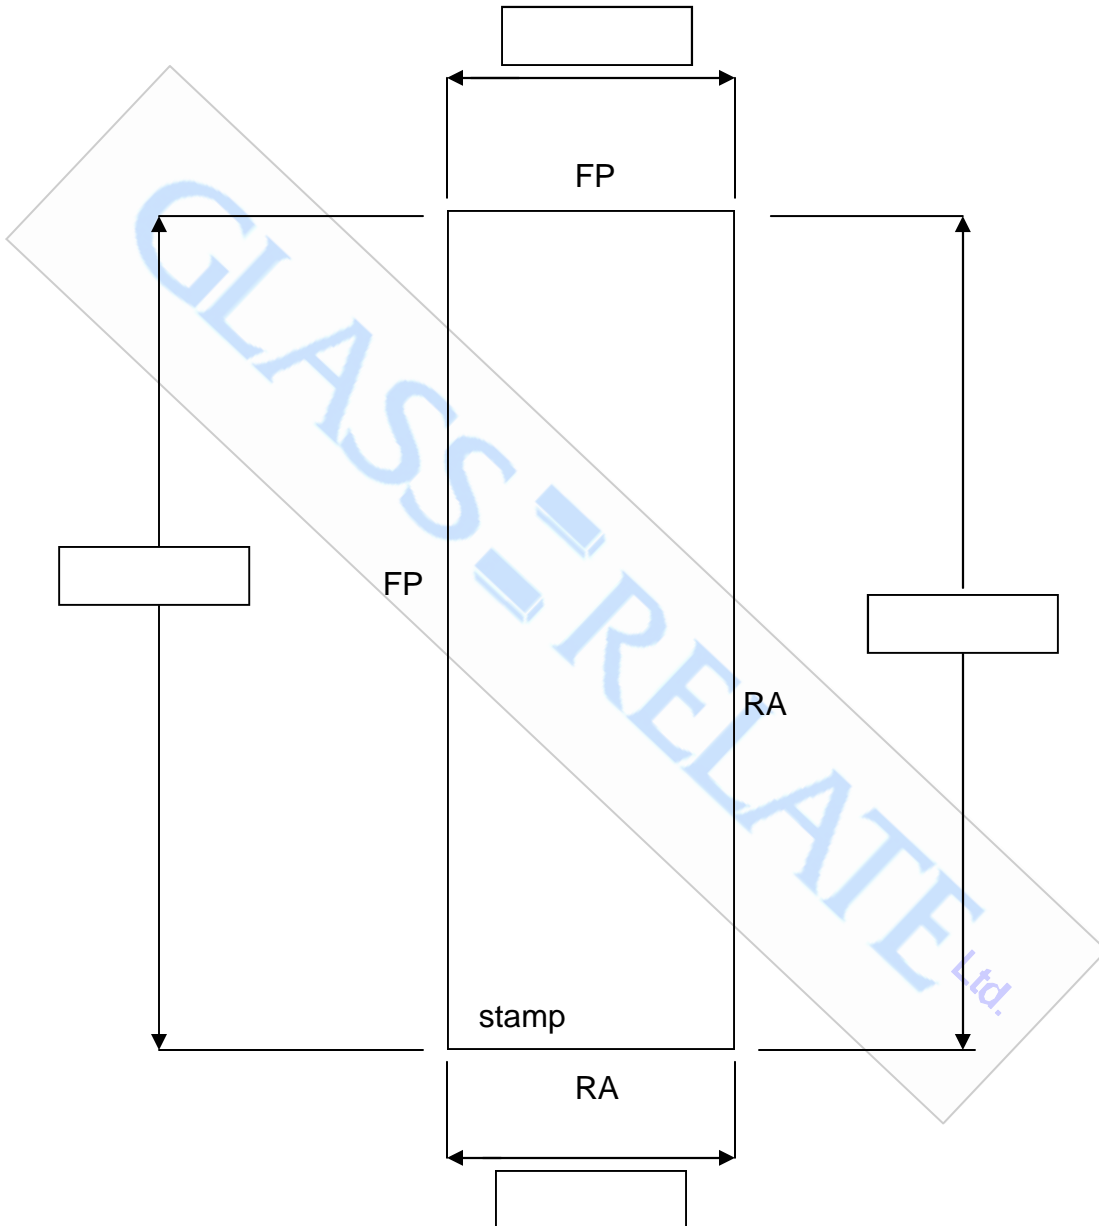

## SIDE LIGHT LEFT OR RIGHT HAND

CLEAR TOUGHENED GLASS	mm Thick
PROJECT:	
ORDER NO.	