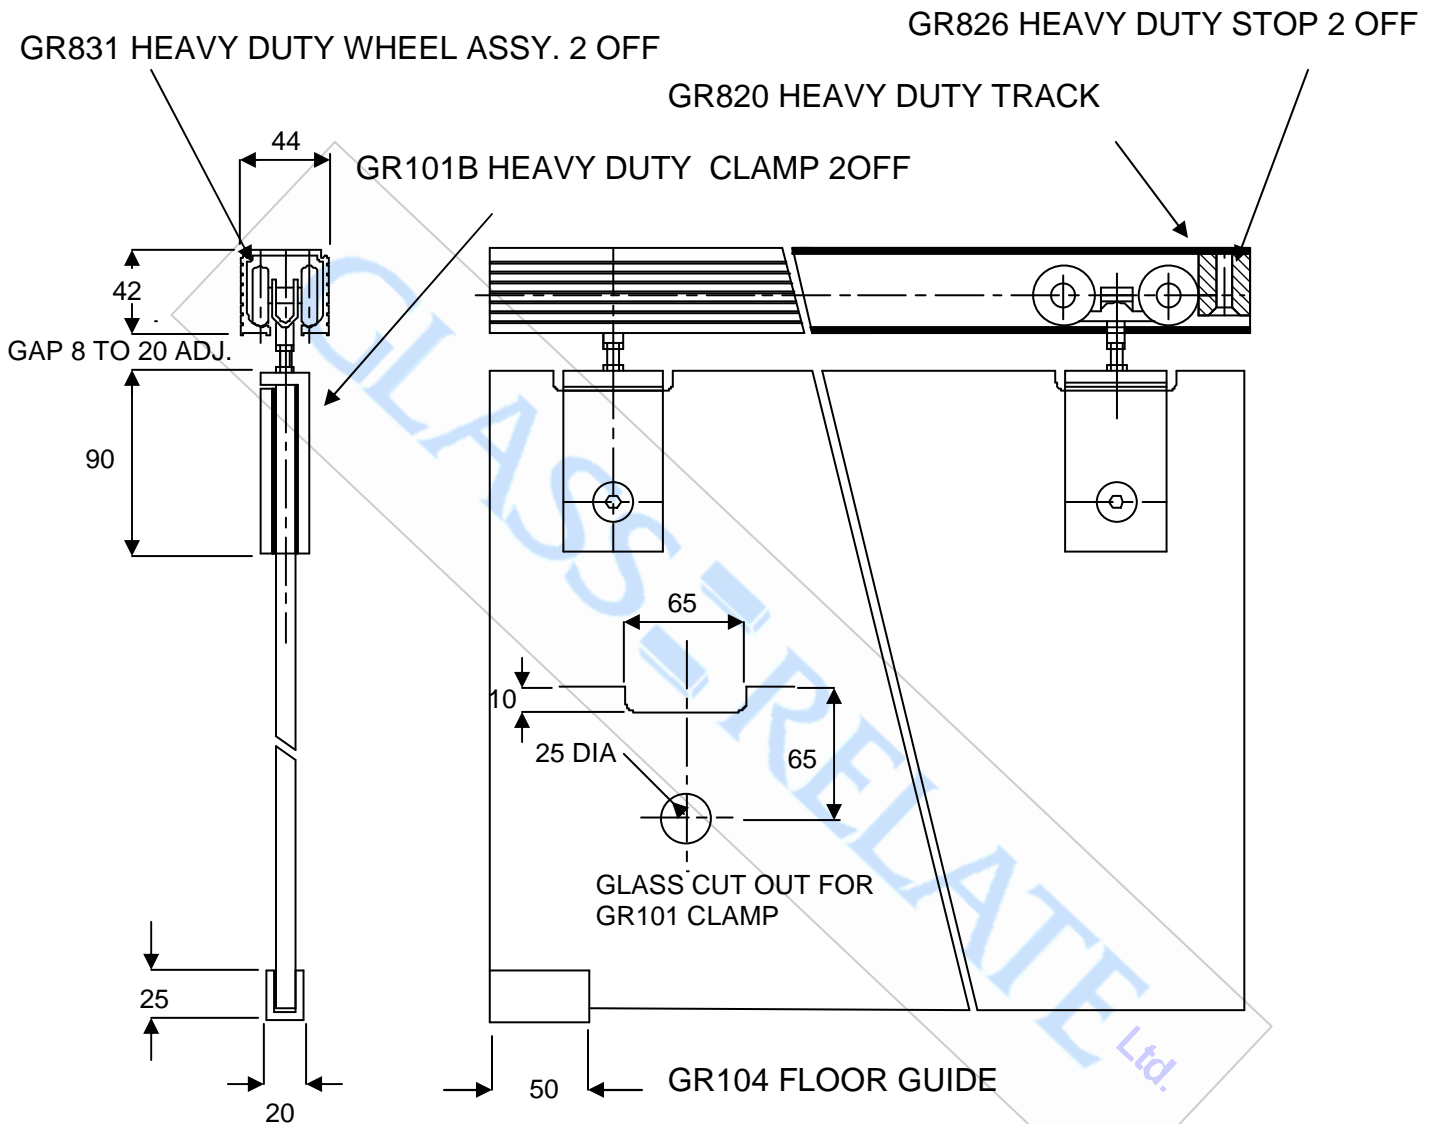

Technical Information Sheet Copyright 2009

HEAVY DUTY SLIDING DOOR SET UP USING GR101B CLAMPS

MAX LOAD PER DOOR = 175 KG